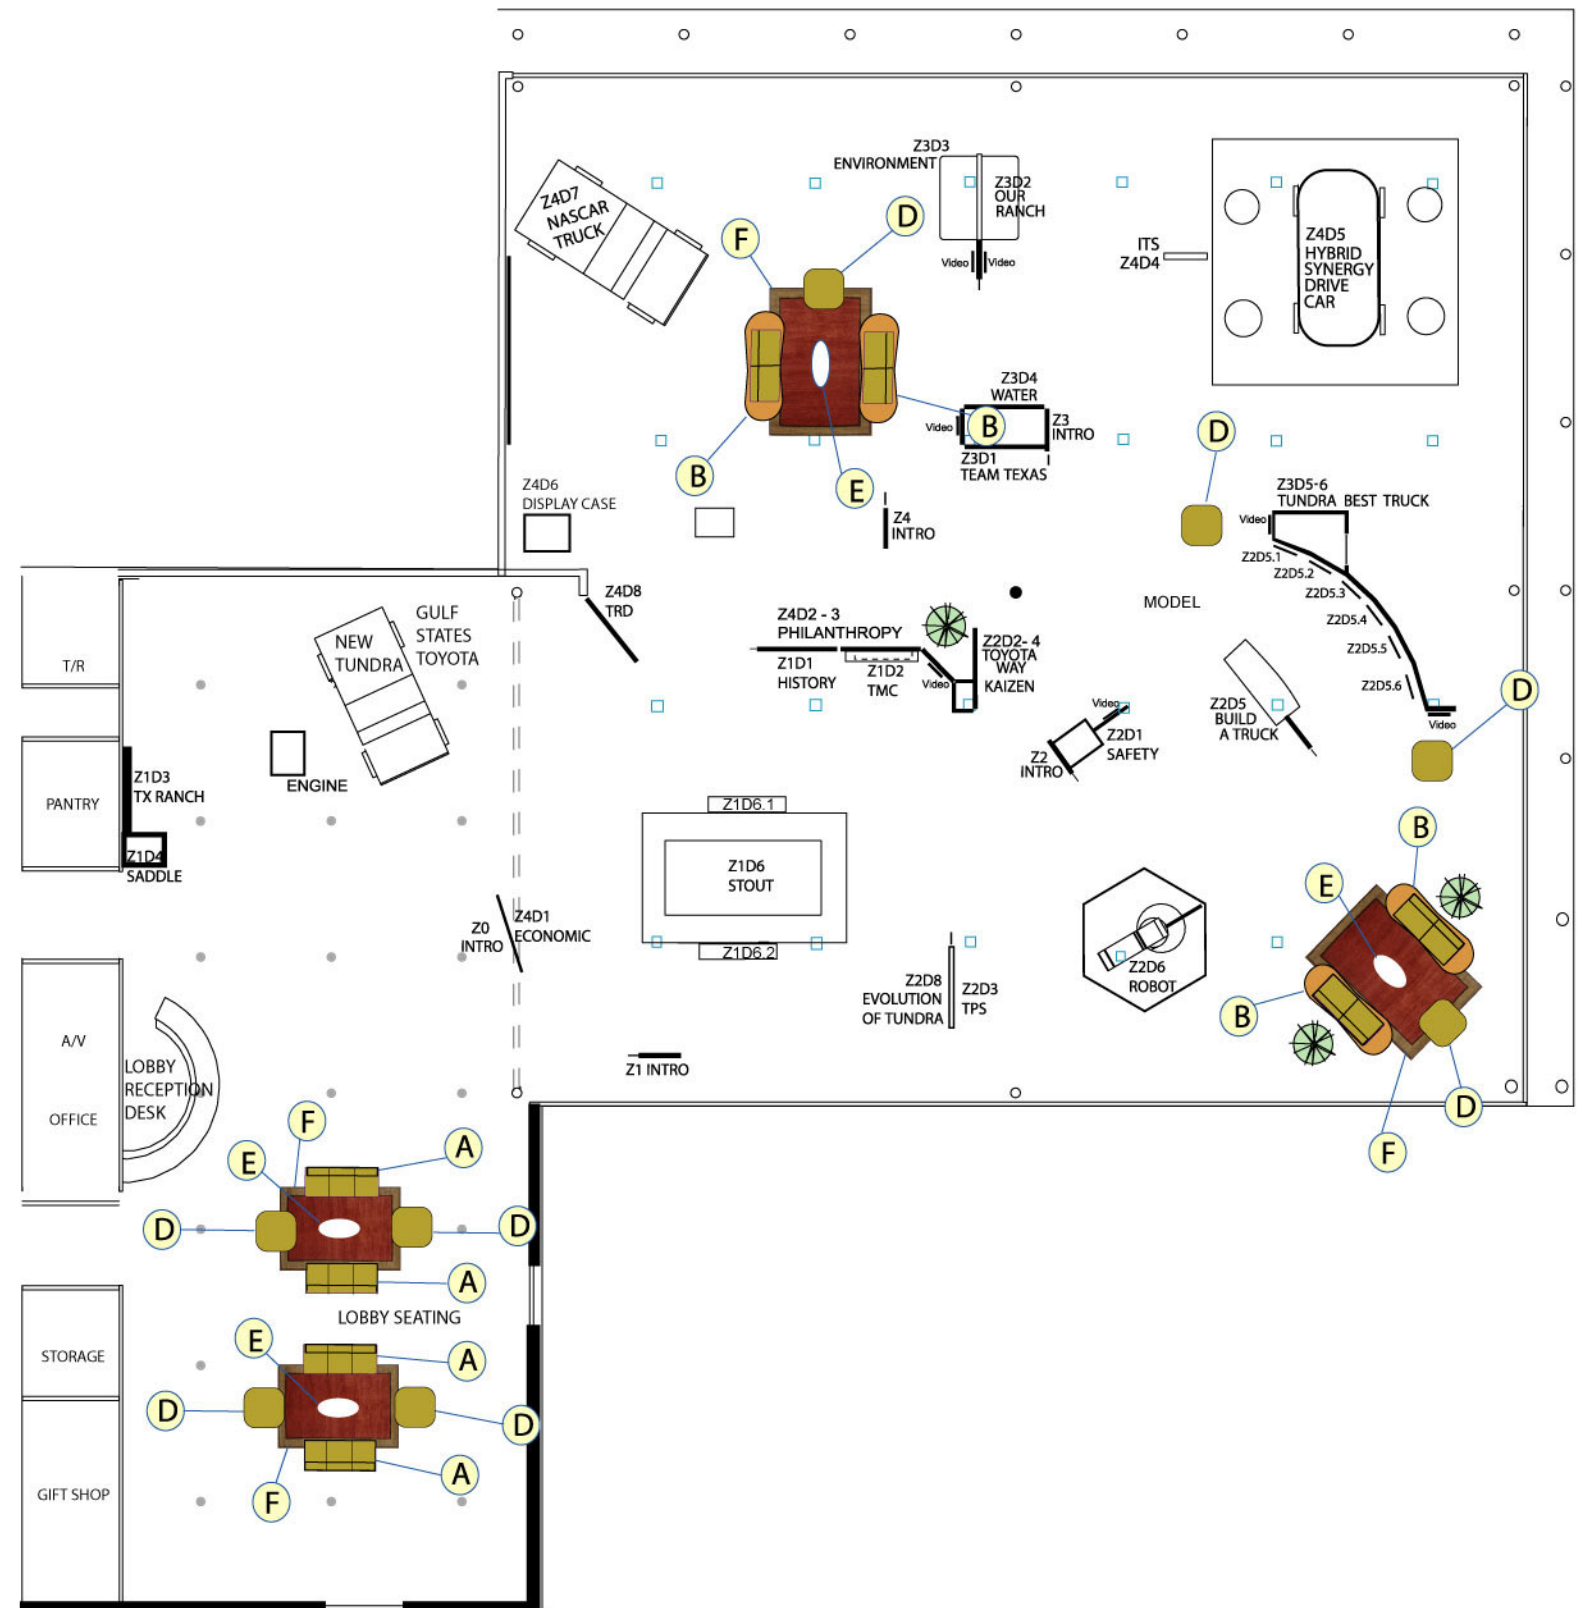

A

Fabric

B

D

E

Alternate

FURNITURE PLAN

FURNITURE											
Davis Furniture 1 877 463-2847 <a href="http://www.davisfurniture.com">http://www.davisfurniture.com</a>											
Momentum Fabrics <a href="https://www.themomgroup.com/momtex.html">https://www.themomgroup.com/momtex.html</a>											
Item Number	General Description	Specification Number	Base Metal	Wood Laminate	Casters	Cushion Style	Qty per Unit	Fabric	Grade	Product	Color
<b>A</b>	3 unit bench	PA-7003	Matte Silver	Maple	None	PA7102 Armless	3	Momentum Textiles	2	Chat	Okra
<b>B</b>	2 unit with contour	PA-7010 One Module Right Contour Pallet	Matte Silver	Maple	None	PA7102 Armless	2	Momentum Textiles	2	Chat	Okra
		PA-7011 One Module Left Contour Pallet	Matte Silver	Maple	None	PA7102 Armless	2	Momentum Textiles	2	Chat	Okra
<b>D</b>	Single square unit	PA-7001	Matte Silver	Maple	None	PA-7101	1	Momentum Textiles	2	Chat	Okra
<b>E</b>	Table by HON Table alternate	PVRF3660A TN-2 (by Davis Furniture)	Matte Silver Matte Silver	Henna Cherry							
HON Furniture 1 (563) 264 7100 <a href="http://www.hon.com">http://www.hon.com</a>											
Rug	Manufacturer:	Collection	Item Number	Size							
<b>( F ) First Choice</b>	Royal Intercontinental	Contemporary	CK7A	10' x 14'							
	<a href="http://www.buyrugsdirect.com/ProductDetail.asp?SKU_ID=14648&amp;ImageName=CK7A-Royal_Intercontinental-Rust-Multi-Rectangular.gif&amp;remid=">http://www.buyrugsdirect.com/ProductDetail.asp?SKU_ID=14648&amp;ImageName=CK7A-Royal_Intercontinental-Rust-Multi-Rectangular.gif&amp;remid=</a>										
<b>Alternate</b>	Hellenic Rug Imports	Hollywood collection:	tw 25	7'7" x 10' 11"							
	<a href="http://www.flokati.com/rug-details.php?id=9745&amp;pageNum_rs_rug=0">http://www.flokati.com/rug-details.php?id=9745&amp;pageNum_rs_rug=0</a>										

## FURNITURE SPECS